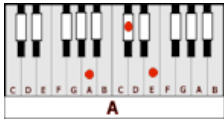

## GUITAR / KEYBOARD CHORDS:

**A** = xo222o

**G** = 320003

**D** = xx0232

**E** = o221oo

**F** = xx3211

**Bm** = xx4432

**GUITAR INTRO:** A///A/// (Solo A///A///A///A///) A-G-D A-G-D

**C** **E**  
I can never see what's right and what is wrong. (I'd take to long to see)

**CHORUS** then solo over verse chords

**A** **G** **D** **A** **G-D**  
Now its come to what you want you've had your way.