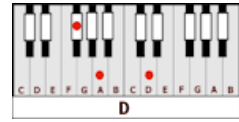

## GUITAR / KEYBOARD CHORDS:

**A** = xo222o

**G** = 320003

**D** = xx0232

**E** = o221oo

**F** = xx3211

**Bm** = xx4432

**GUITAR INTRO:** A///A/// (Solo A///A///A///A///) A-G-D A-G-D

**A** **G** **D** **A** **G-D**  
I can see why you think you belong to me.

**A** **G** **D** **A** **D**  
I never tried to make you think or let you see one thing for yourself.

**C** **D**  
But now you're off with someone else and I'm alone.